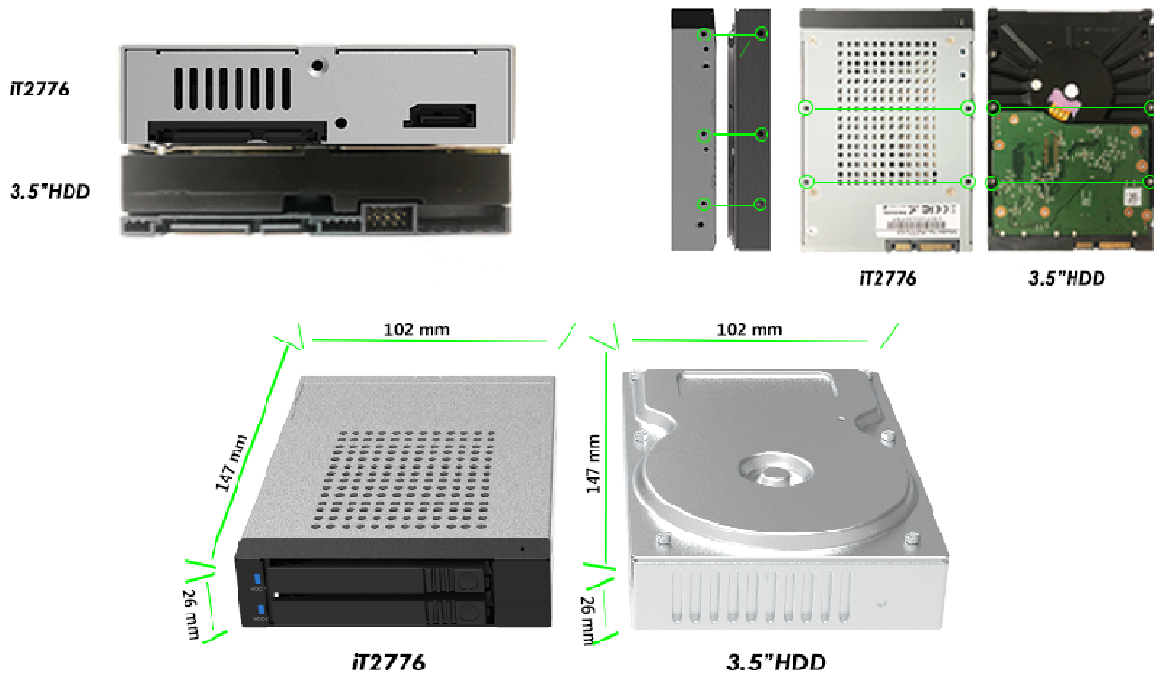

RAIDON

InTANK iT2776-S3

Internal JBOD Storage Module

RAIDON InTANK iT2776-S3 is an internal JBOD storage module with the same dimensions as a standard 3.5-inch SATA hard drive. It supports two 2.5-inch SATA hard drives or solid state drives (SSD). User can store the operating system and data files on different hard drives or solid state drives (SSD), or use iT2776 with a RAID card.

Since the dimension is the same as a standard 3.5-inch SATA hard drive, it allows user to install iT2776-S3 in environments with limited space such as mini servers, surveillance servers, 1U servers, email servers, and POS systems, helping you solve the need for larger storage capacity but with limited expansion space situation.

Easy-to-use Tray Module

RAIDON's easy-to-use disk tray module comes with lock the tray and secure the disk with screws. User can buy several disk tray modules and secured the disks first, once there is one disk in iT2776-S3 is failure, just replace the disk directly. It can greatly reduce the wait time for system maintenance.

Exact the Same Dimension as 3.5" SATA Drive

RAIDON iT2776-S3 internal RAID module supports SATA III 6.0 Gb/s host interface and SATA 15 pin power supply; the connector's location exactly as the same as a 3.5" hard drive. Thus, it is not necessary to install any other brackets but just install the iT2776-S3 inside to existing PC and then it will be upgraded.