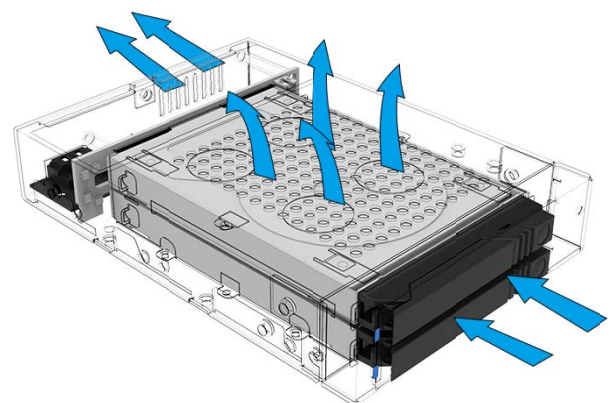

Fan-less, Excellent Ventilation Design

Overheat is one of the major problems to cause system failure, and causes a huge loss at the downtime period in the 24-hour full-automation production equipments. iT2776-S3 has an excellent ventilation design to help dissipating the heat generated from two HDD s/SSD s efficiently and reduces the loss caused by system downtime.