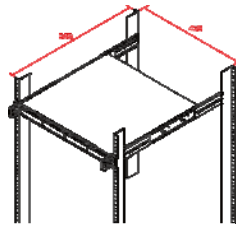

The maximum capacity offered by GR7650 is 6TB (with 2TB x 4) which is quite sufficient for the SOHO and office users. Data transferred through general interface, whether via eSATA or firewire 800, will be well protected. Even if there is a hard drive failed, data stored in GR7650 are still safe.

Back Panel:**Form Factor:**

Fit with sever rack or construct your own storage rack.

Key Features:

- RAID 5
- Hot Swappable Tray Modules
- Data Auto-rebuilding
- HDD, Temperature & Fan Failure Alert
- Compatible with Windows, Linux & Mac OS

The product specification is subject to change without notice.

Logistical Data

Dimension of Article:	430Lx420Wx43H mm	Net Weight:	kg
Dimension of Packing Box:	529Lx527Wx147H mm	Gross Weight (incl. packing):	kg
Dimension/Carton:	552Lx550Wx348H mm	Total Weight:	kg/carton
Packing Unit:	2 units./carton	Country of Origin:	Taiwan
EAN-No.	4711132862034		
UPC-No.	884826502524		