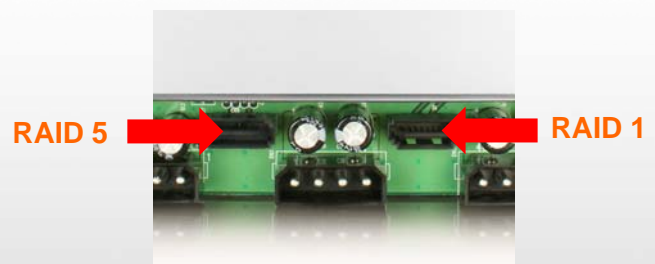

iR2940-6S-S2D

RAID 1 + RAID 5 Internal Module

In 3 of CD-ROM dimension slot can provide two 2.5" hard drives with RAID 1 made up of four 3.5" hard drive consisting of RAID 5 storage space, both in use of different levels of data protection which is the best partner of needs of SMEs in MIS, monitoring system or designing a workstation operating system and application data stored separately.

- **Consist of System Security and Data Protection**

Use of its available 2.5 "RAID1 with 3.5" RAID5 storage space to separate the operating system and related application information, can ensure that the operating system to maintain its operation at any time, but also worry free about data loss due to damage hard drive!

- **Independent SATA Ports**

It is separate with two SATA ports for each access to RAID 1 and RAID 5, so that the operation system and application data access will not affect each other.

- **2 x 6cm Cooling Fan**