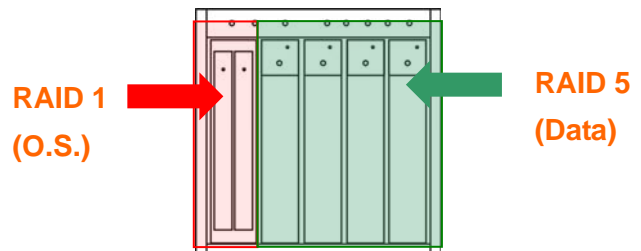

iR2940-6S-S2D

RAID 1 + RAID 5 Internal Module

In 3 of CD-ROM dimension slot can provide two 2.5" hard drives with RAID 1 made up of four 3.5" hard drive consisting of RAID 5 storage space, both in use of different levels of data protection which is the best partner of needs of SMEs in MIS, monitoring system or designing a workstation operating system and application data stored separately.

- **Consist of System Security and Data Protection**

Use of its available 2.5 "RAID1 with 3.5" RAID5 storage space to separate the operating system and related application information, can ensure that the operating system to maintain its operation at any time, but also worry free about data loss due to damage hard drive!

- **Independent SATA Ports**

It is separate with two SATA ports for each access to RAID 1 and RAID 5, so that the operation system and application data access will not affect each other.

- **2 x 6cm Cooling Fan**