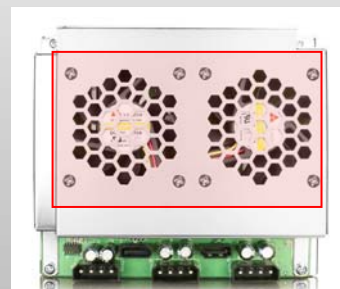

- **2 x 6cm Cooling Fan**

With two individual 6cm cooling fan can be effectively excluded internal heat generated by operation to further overheating caused system crashed.