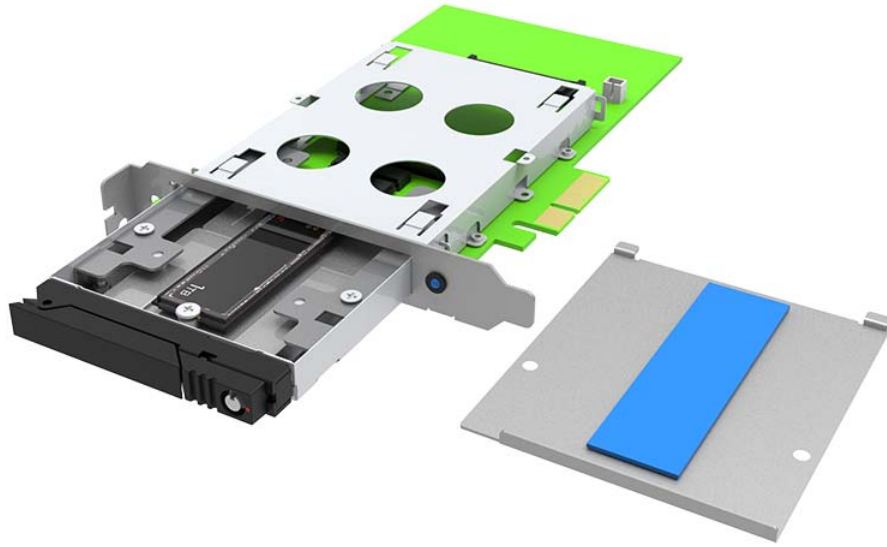

RAIDON

PC04-EZ

Easy-to-exchange M.2 NVMe to PCIe Card

PC04-EZ (M.2 NVMe PCIe Card) provides PCIe Gen 3 interface and supports one M.2 NVMe SSD, with a hard disk tray with M.2 NVMe SSD converter, and has a sturdy aluminum case to protect your M.2 NVMe SSDs. Provides excellent cooling with included heatsinks and aluminum housing. PC04-EZ (M.2 NVMe PCIe Card) makes it easier and more convenient to convert M.2 NVMe SSD to PCIe NVMe SSD.

Features

1. Support PCI Express 3.0 Interface
2. Support One M.2 NVMe SSD (2242/2260/2280)
3. Provide Heatsink for M.2 NVMe SSD
4. Plug & Play, No Driver Needed

Interfaces	PCIe 3.0
Compatible Drive	1 x M.2 NVMe SSD (2242/2260/2280)
Certification	CE / FCC
Operation System Support	Windows 7 or above, macOS 10.10 or above, Linux
Dimension	Height: 98 mm Depth: 166 mm
Product Code	EAN: UPC:
Carton	
Package Accessories	1 x PC04-EZ 1 x Quick Installation Guide Accessory