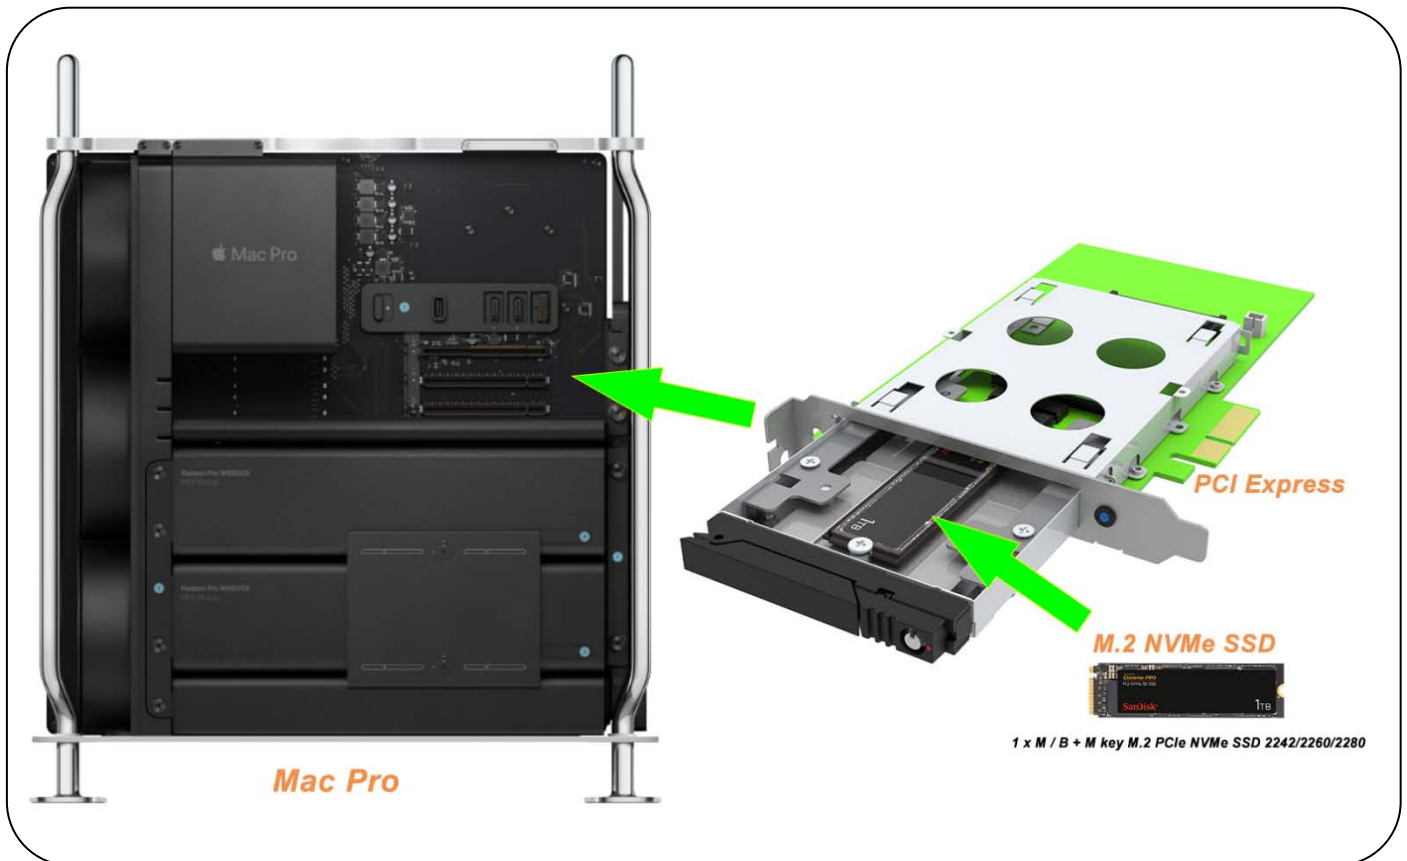

RAIDON

PC04-EZ

Easy-to-exchange M.2 NVMe to PCIe Card

PC04-EZ (M.2 NVMe PCIe Card) provides PCIe Gen 3 interface and supports one M.2 NVMe SSD, with a hard disk tray with M.2 NVMe SSD converter, and has a sturdy aluminum case to protect your M.2 NVMe SSDs. Provides excellent cooling with included heatsinks and aluminum housing. PC04-EZ (M.2 NVMe PCIe Card) makes it easier and more convenient to convert M.2 NVMe SSD to PCIe NVMe SSD.

Features

1. Support PCI Express 3.0 Interface
2. Support One M.2 NVMe SSD (2242/2260/2280)
3. Provide Heatsink for M.2 NVMe SSD
4. Plug & Play, No Driver Needed

Interfaces	PCIe 3.0
Compatible Drive	1 x M.2 NVMe SSD (2242/2260/2280)
Certification	CE / FCC
Operation System Support	Windows 7 or above, macOS 10.10 or above, Linux
Dimension	Height: 98 mm Depth: 166 mm
Product Code	EAN: UPC:
Carton	
Package Accessories	1 x PC04-EZ 1 x Quick Installation Guide Accessory